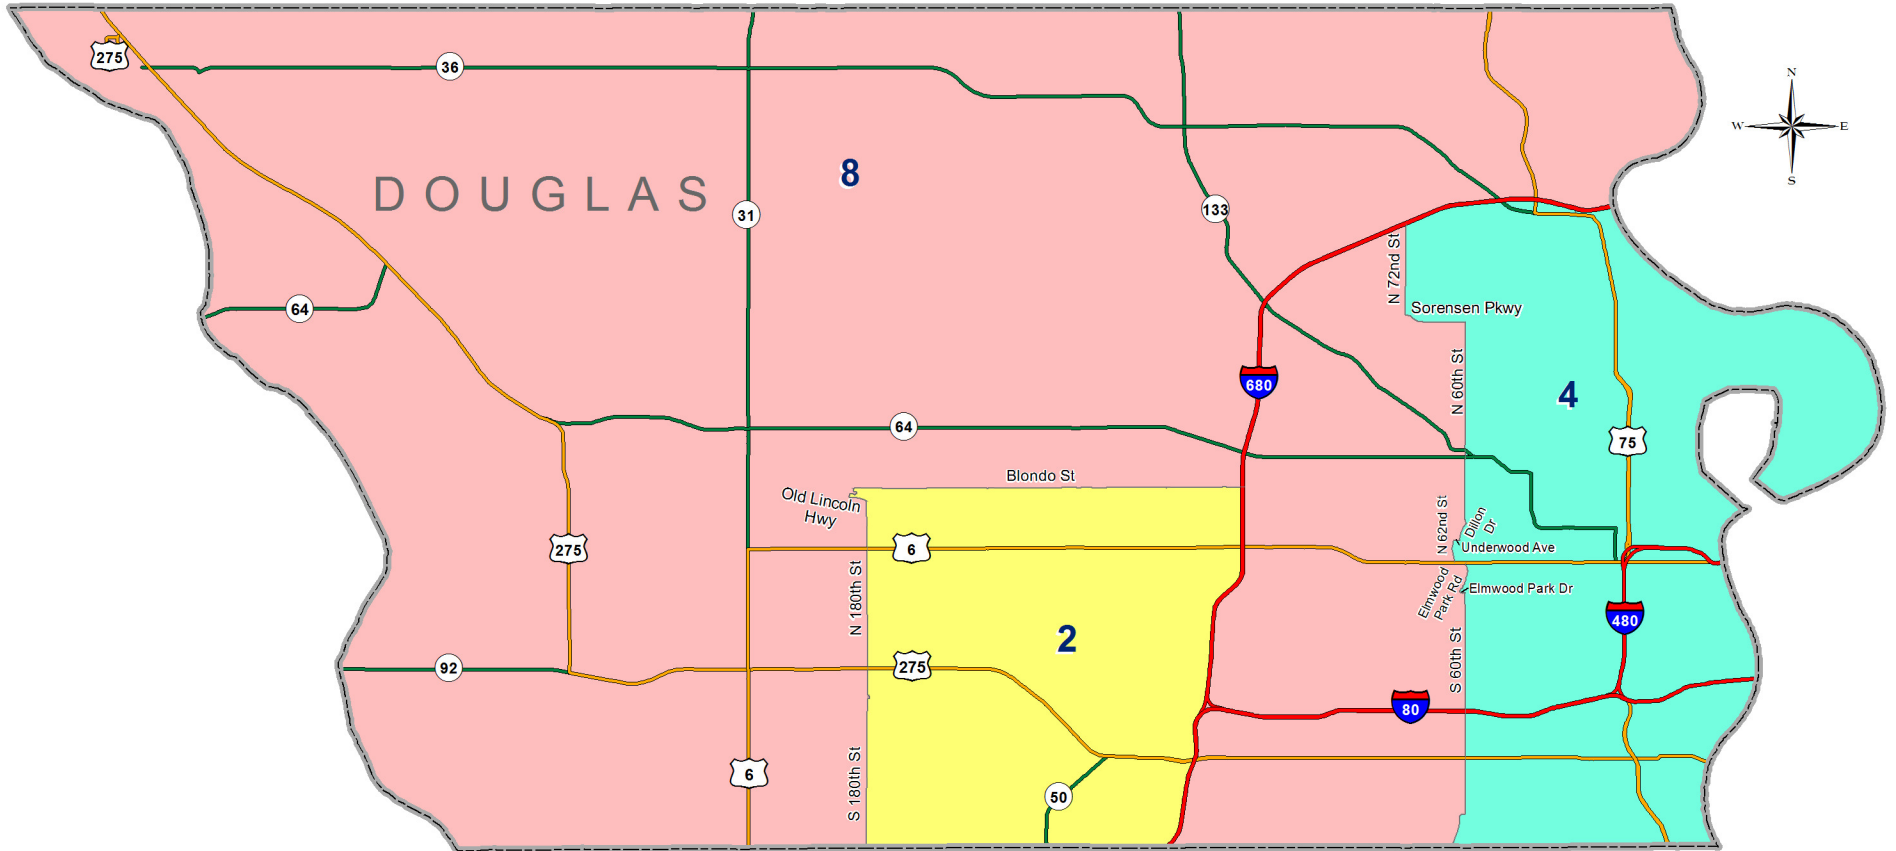

Nebraska State Board of Education - LB 702 (2011)

Douglas County

(Districts took effect May 27, 2011)

Geographic Information Systems
Map Created by: Trisha Schlake, GIS Specialist
Source: U.S. Census Bureau
Date Created: 6-27-2011