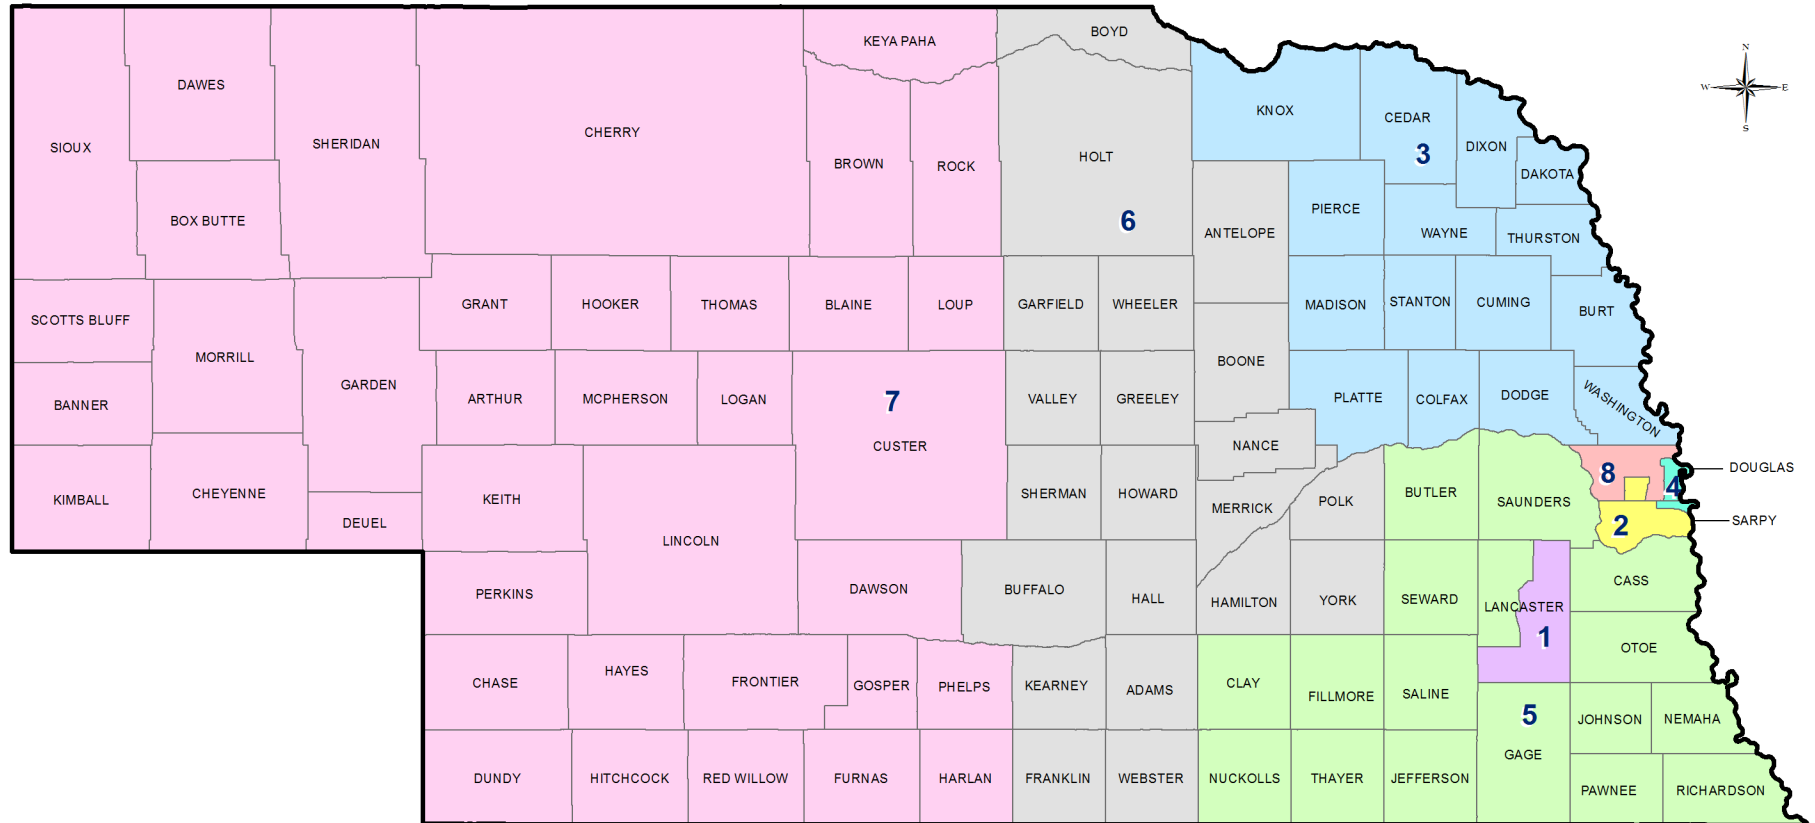

# Nebraska State Board of Education - LB 702 (2011)

(Districts took effect May 27, 2011)

**Geographic Information Systems**  
Map Created by: Trisha Schlake, GIS Specialist  
Source: U.S. Census Bureau  
Date Created: 6-23-2011