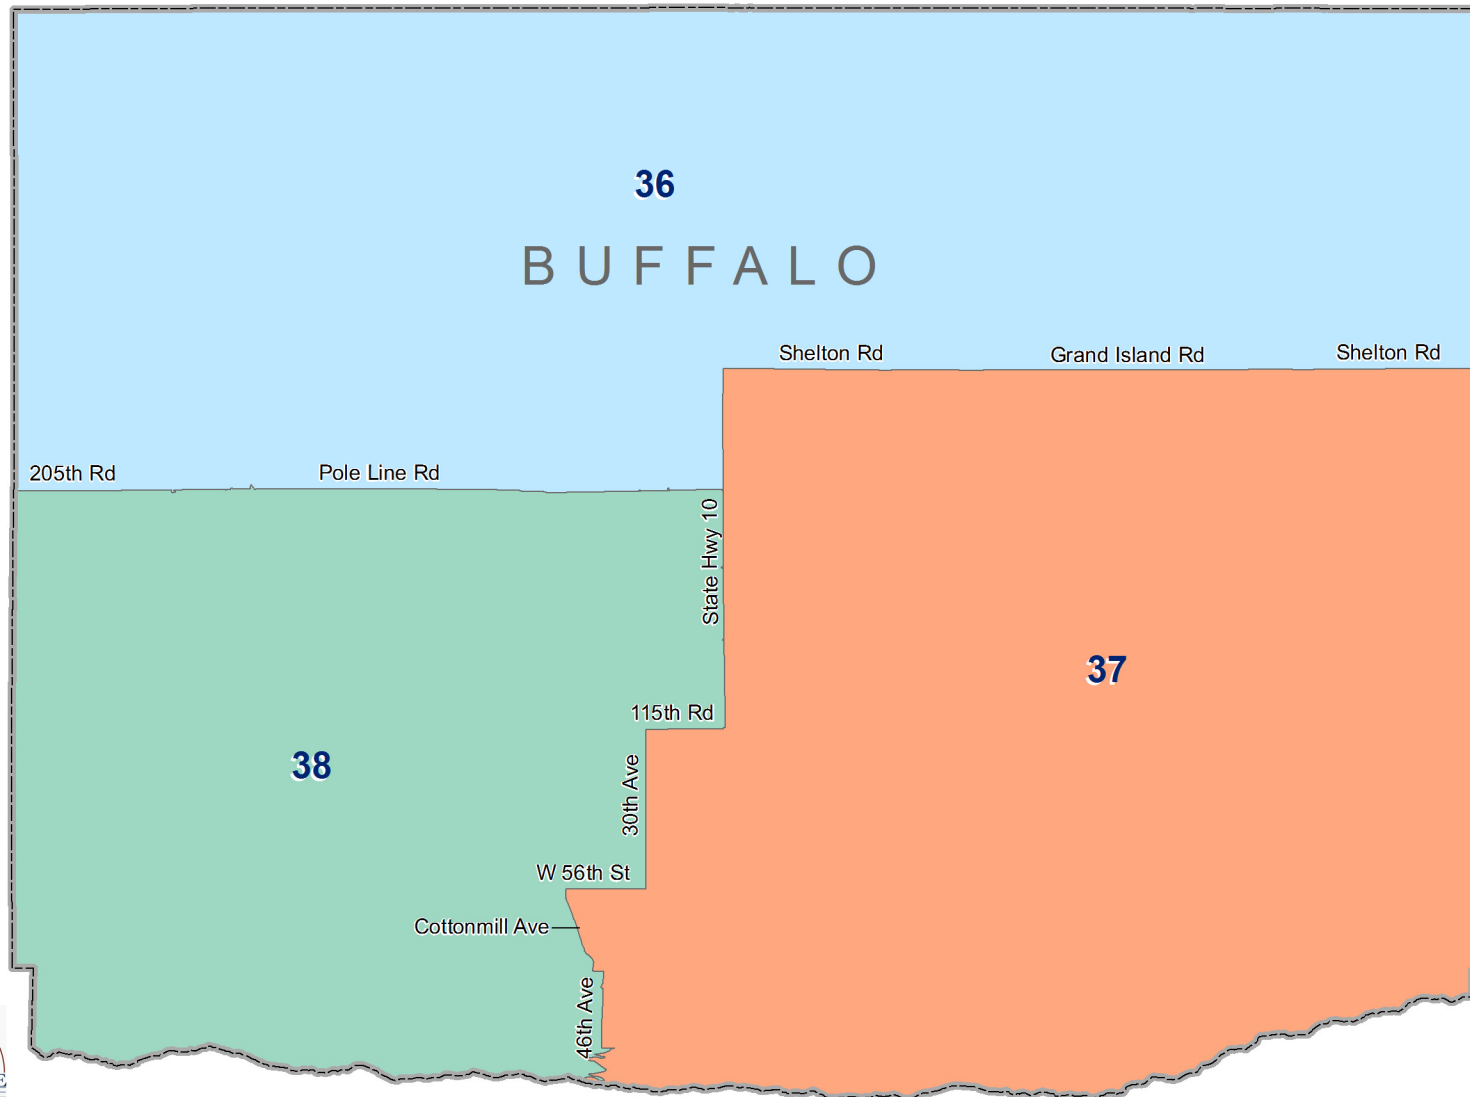

Nebraska Legislative Districts - LB 703 (2011)

Buffalo County

(Districts took effect May 27, 2011)

Geographic Information Systems
Map Created by: Trisha Schlake, GIS Specialist
Source: U.S. Census Bureau
Date Created: 6-28-2011