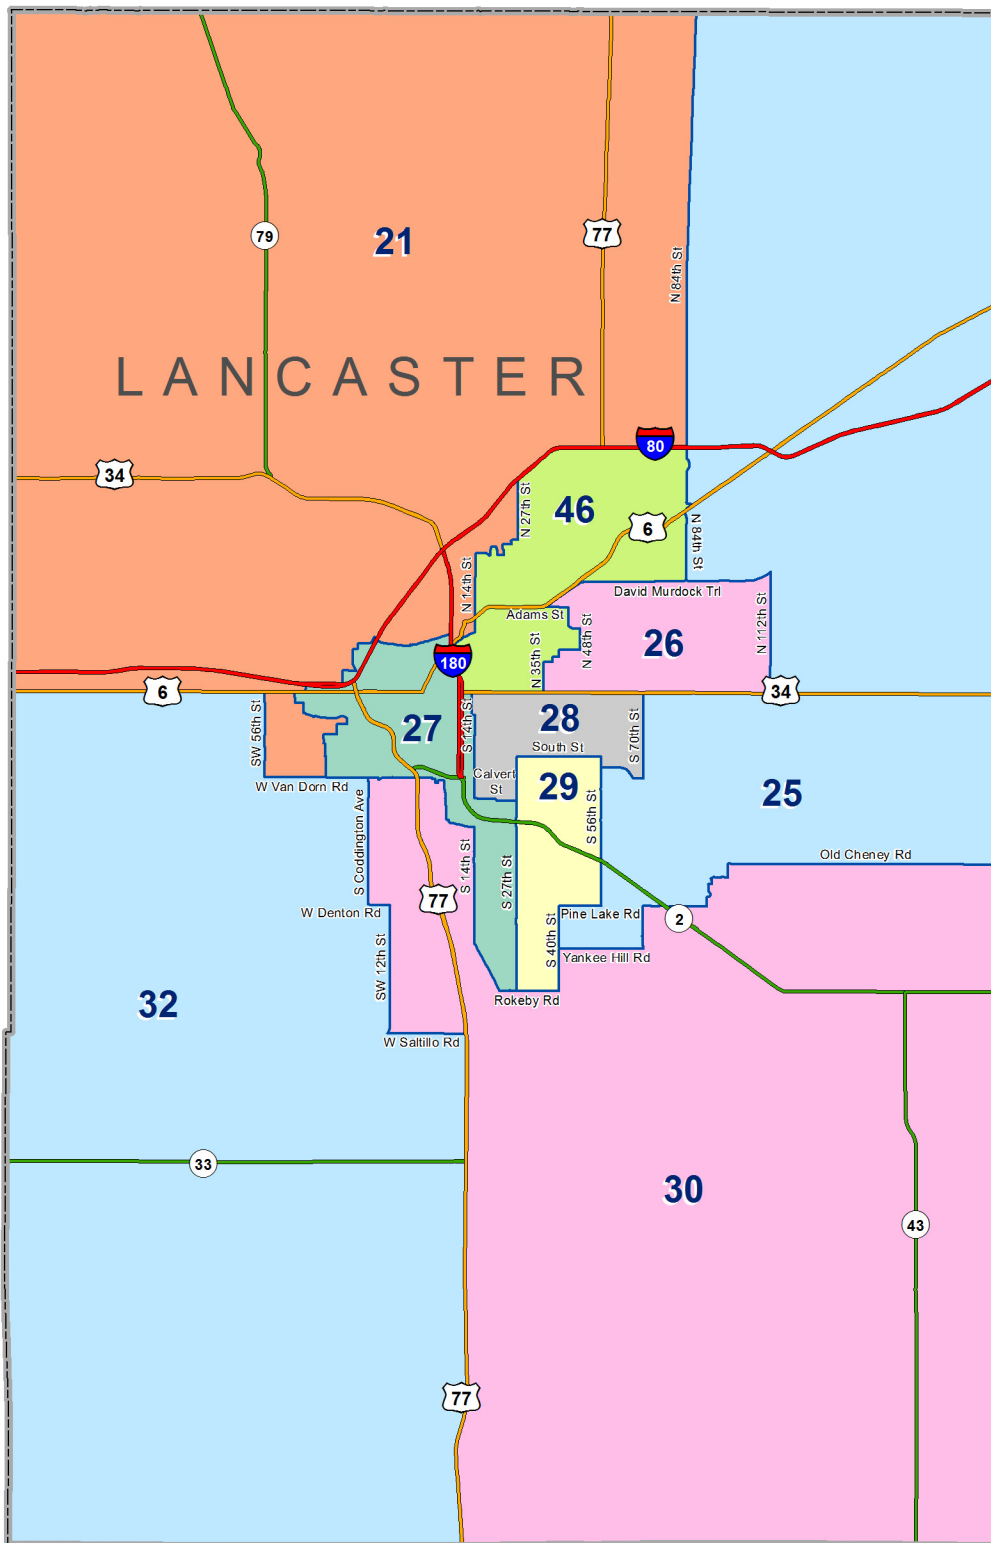

Nebraska Legislative Districts - LB 703 (2011)

Lancaster County

(Districts took effect May 27, 2011)

Geographic Information Systems
Map Created by: Trisha Schlake, GIS Specialist
Source: U.S. Census Bureau
Date Created: 6-27-2011