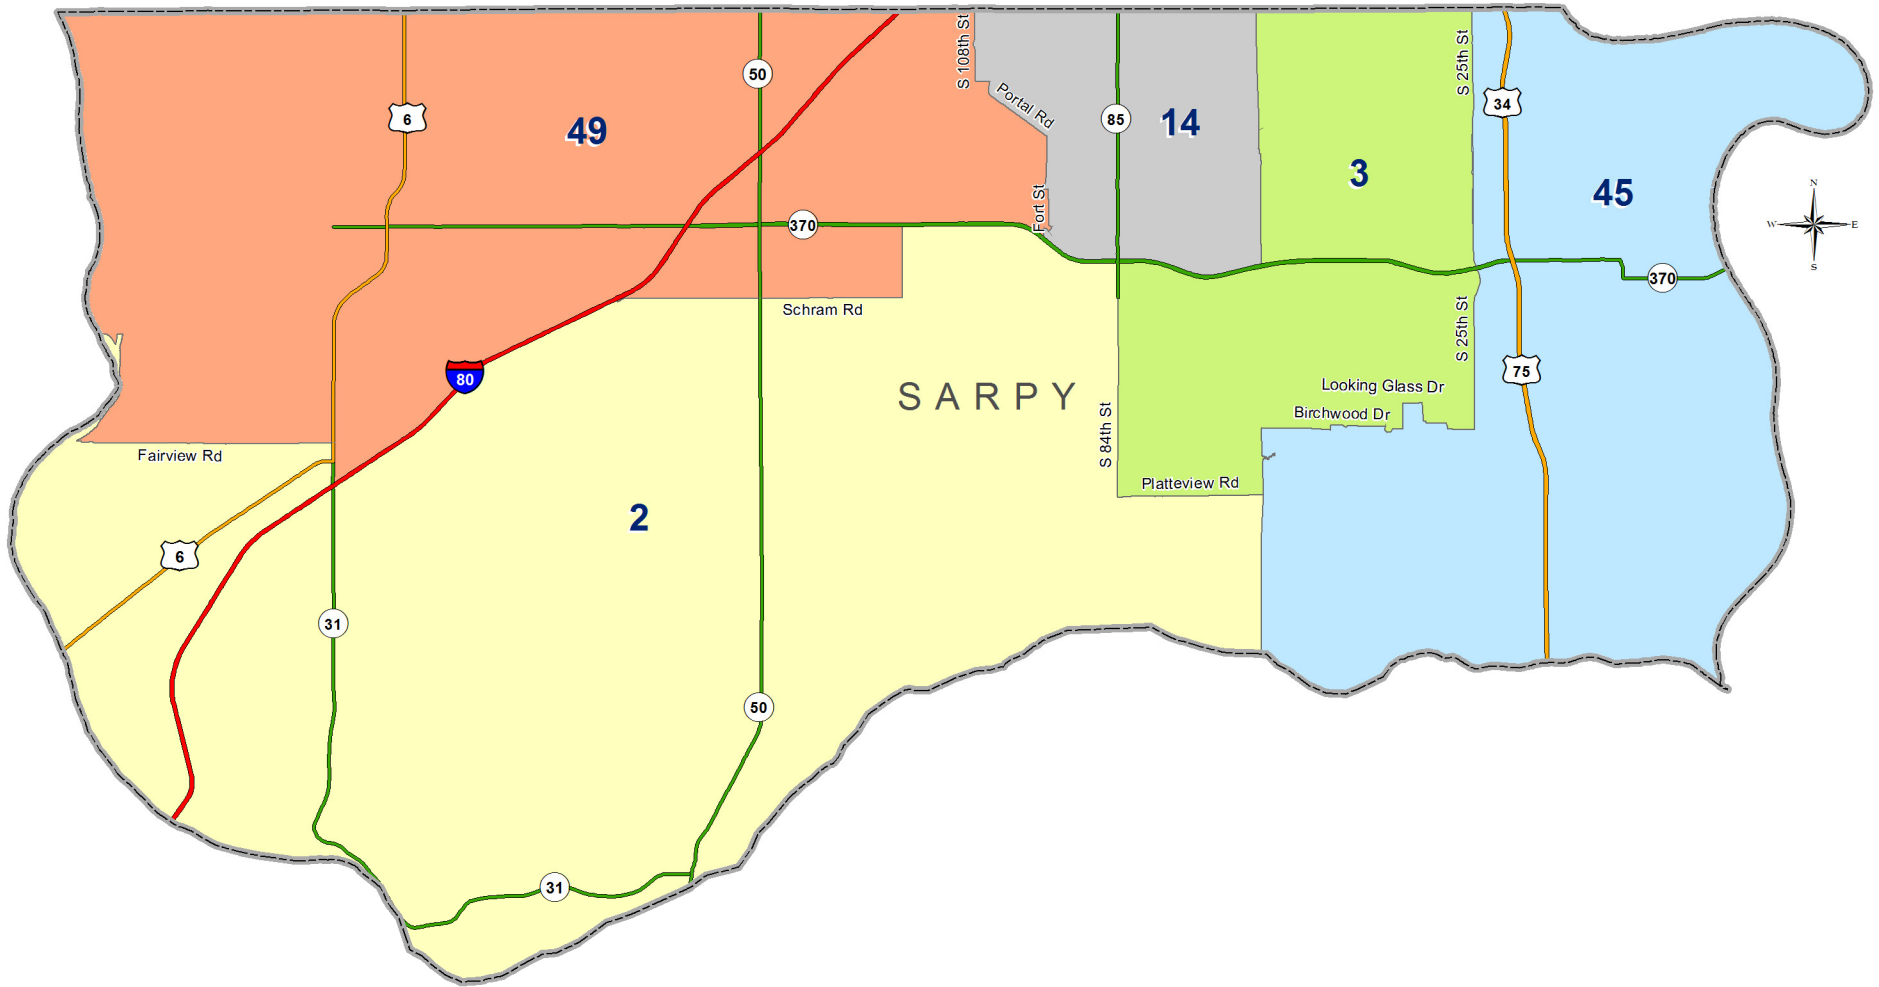

# Nebraska Legislative Districts - LB 703 (2011)

## Sarpy County

(Districts took effect May 27, 2011)

Geographic Information Systems  
Map Created by: Trisha Schlake, GIS Specialist  
Source: U.S. Census Bureau  
Date Created: 6-28-2011