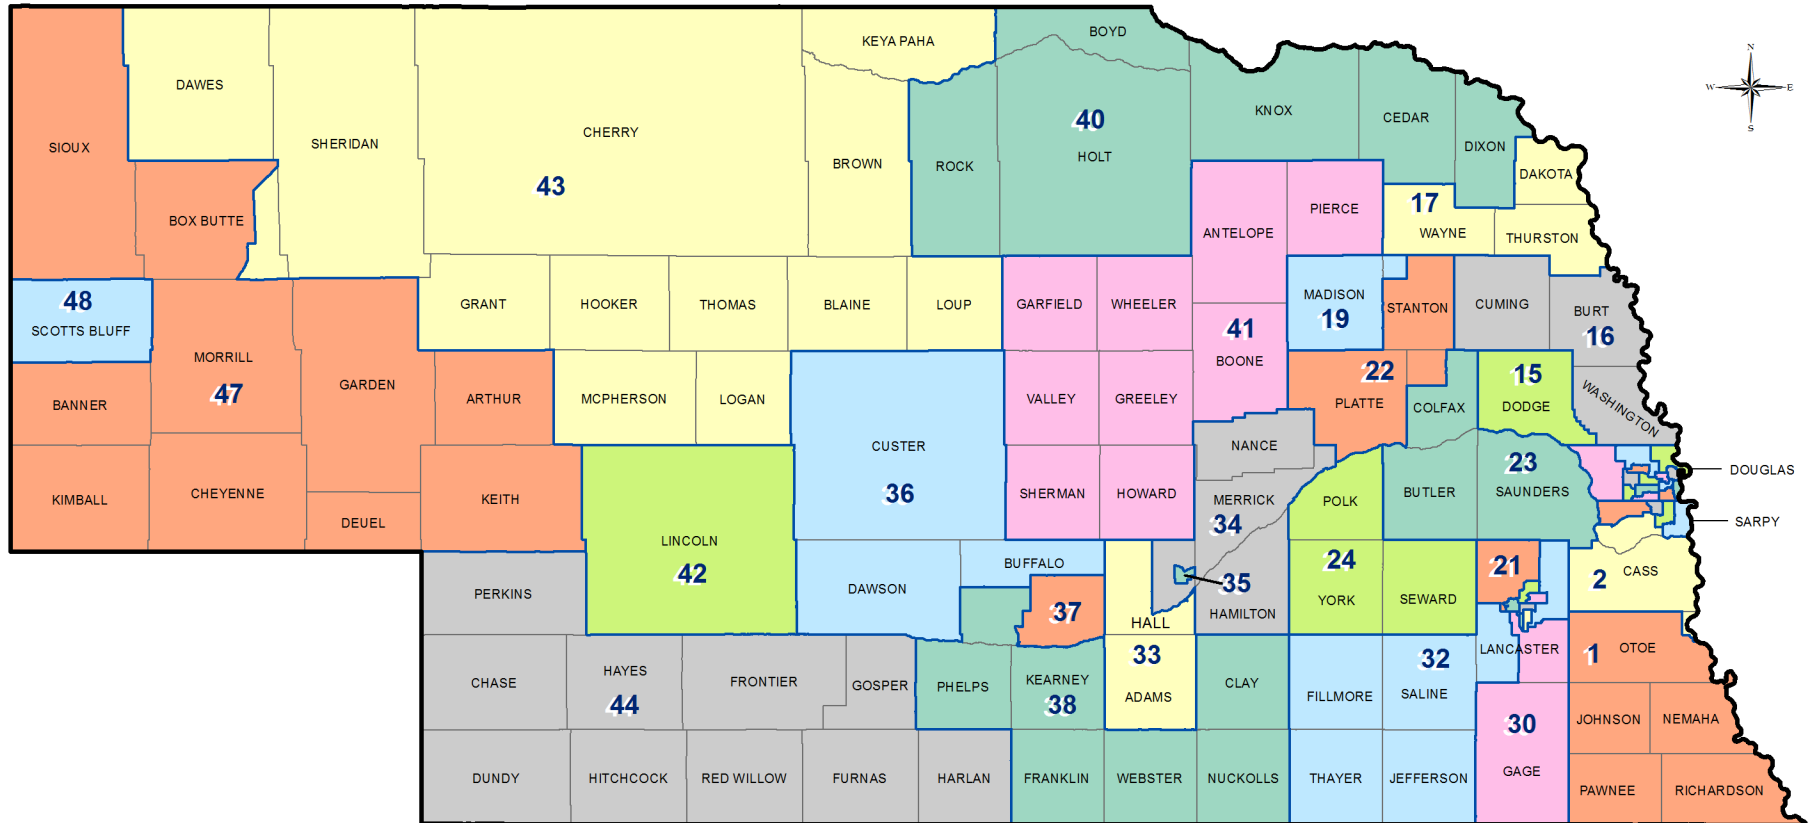

Nebraska Legislative Districts - LB 703 (2011)

(Districts took effect May 27, 2011)

Geographic Information Systems

Map Created by: Trisha Schlake, GIS Specialist

Source: U.S. Census Bureau

Date Created: 6-27-2011