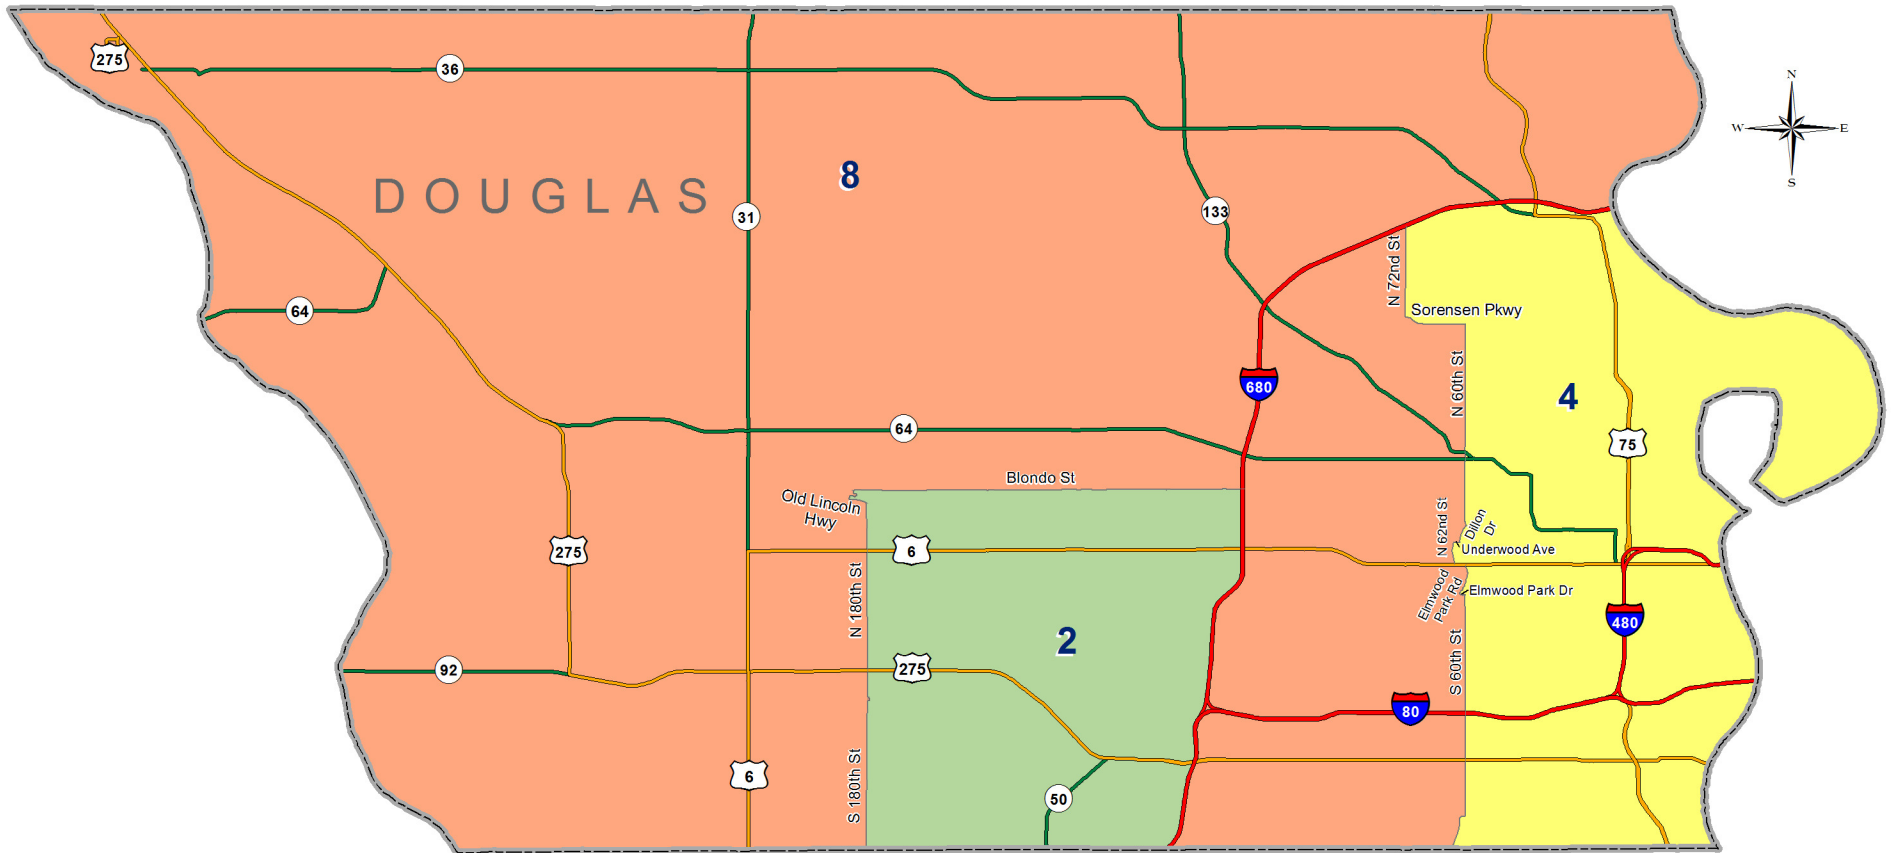

University of Nebraska Board of Regents - LB 701 (2011) Douglas County

(Districts took effect May 27, 2011)

Geographic Information Systems
Map Created by: Trisha Schlake, GIS Specialist
Source: U.S. Census Bureau
Date Created: 6-27-2011